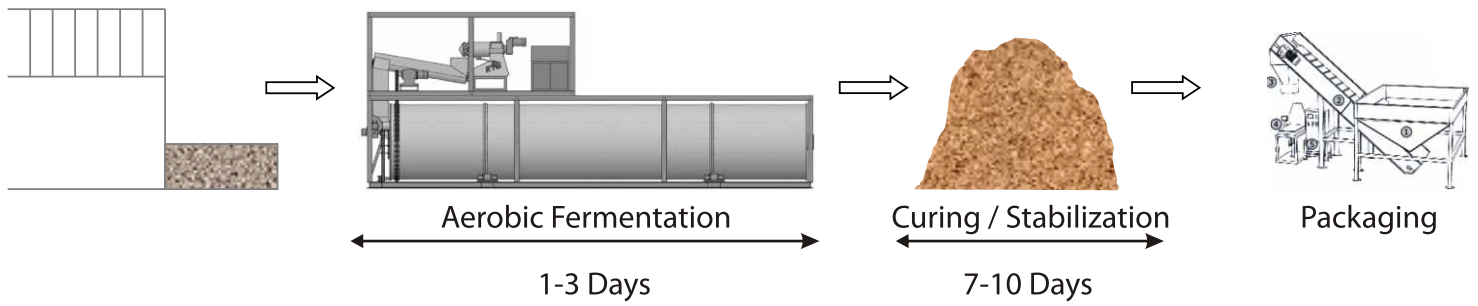

Compost From Your Organic Waste!

EYS Bedding Composter produces excellent quality compost from your organic waste, while offering significant advantages over traditional composting methods:

- Very short composting period
- No need for large composting area
- Repeatable and uniform compost quality every day
- Automated system with almost no attendance required
- Minimal power requirement and operational cost

Composting is a "WIN-WIN-WIN":

- Farmer **WINS!**
- Environment **WINS!**
- Agriculture **WINS!**
- Public Health **WINS!**

COMPOST READY TO BE BAGGED WITHIN AS LITTLE AS TWO WEEKS!

EYS In-vessel Composter is a state-of-the-art composting drum that speeds up the aerobic fermentation (composting) process significantly. It does so by creating the ideal environment for the aerobic bacteria within the organic waste to populate and mineralize the organic compound. All we do is help the bacteria do their work - only FASTER!

The BC Series Bedding Composter system consists of a special separator that dewateres solids down to a specific moisture level. The separated solids are then automatically fed into the special polymeric drum (patent pending), where they are retained for 24-72 hours. During this period, the system’s computerized control unit adjusts the temperature, the moisture and the oxygen levels inside the drum automatically. Composting parameters can be monitored and adjusted through the touch-screen control unit with ease.