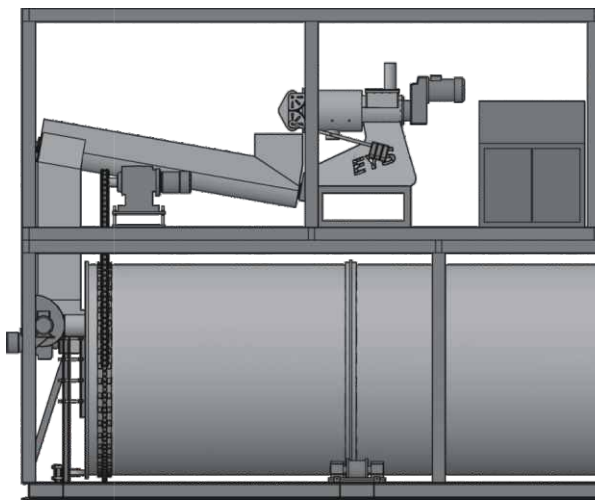

EYS BEDDING COMPOSTER features:

- Efficient continuous process (not a batch process)
- Unique polymeric drum* for excellent corrosion resistance
- Unique polymeric drum* for excellent durability
- Unique polymeric drum* for excellent heat insulation
- Fixed drum-end provides increased capacity
- 3 different sizes to serve operations of all sizes
- Very simple installation and set-up
- Minimal space requirement
- Touch-screen computerized controls for easy monitoring and adjustment
- Easy transportation in standard 40ft and 20ft containers, which are part of the system

*PATENT PENDING

Retention Time

	24 hrs	48 hrs
BC 14	500 cows	250 cows
BC 28	1000 cows	500 cows
BC 50	2000 cows	1000 cows

EYS Metal Sanayi ve Ticaret Ltd.Şti.

Astim Org.San.Böl. Hürriyet Mah. No:233 Tepecik - Aydın / TURKEY

Tel: + 90. 256. 231 11 38 Fax: + 90. 256. 231 11 01

www.e-y-s.com

info@e-y-s.com