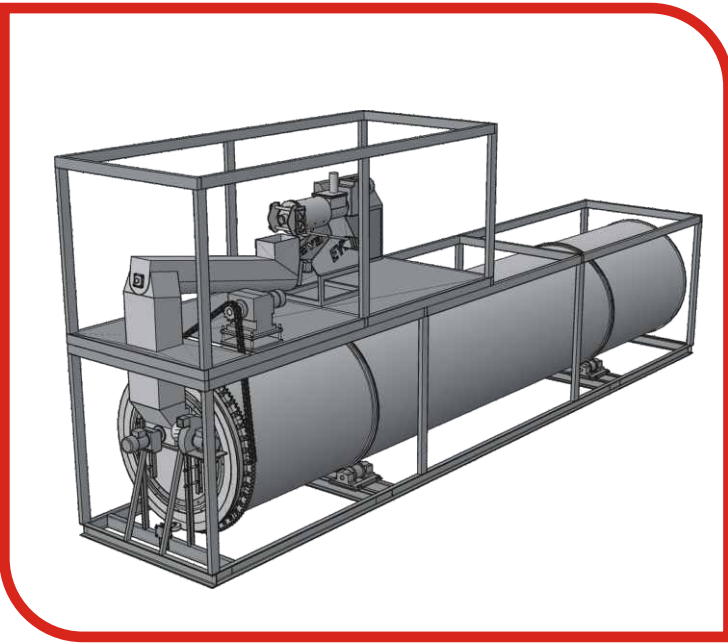

EYS

Dewatering & Composting Solutions

**“Your Reliable Partner in
Manure Management”**

BC Series - “Bedding Composter”

Produce Bedding or Organic Compost from Manure - FAST!

Turn your organic waste into compost with EYS's proven in-vessel composting technology. Our "Bedding Composter" can either produce safe and cheap bedding material for your cows in 24 hrs, or make compost within only days!

You can use EYS Bedding Composter with a variety of organic wastes:

- Manure (dairy/poultry/pig)
- Food waste
- Organic municipality waste
- Organic processing waste
- ...

Free Bedding From Manure!

Stop paying money for bedding - save from your bedding costs AND put your farm waste into use! EYS Bedding Composter produces safe and environmentally-friendly bedding material from manure by means of aerobic fermentation. This is the most efficient composting technology available today. Using bedding from manure can increase your milk yield by 10%.

Compost From Your Organic Waste!

EYS Bedding Composter produces excellent quality compost from your organic waste, while offering significant advantages over traditional composting methods:

- Very short composting period
- No need for large composting area
- Repeatable and uniform compost quality every day
- Automated system with almost no attendance required
- Minimal power requirement and operational cost

The BC Series Bedding Composter system consists of a special separator that dewateres solids down to a specific moisture level. The separated solids are then automatically fed into the special polymeric drum (patent pending), where they are retained for 24-72 hours. During this period, the system’s computerized control unit adjusts the temperature, the moisture and the oxygen levels inside the drum automatically. Composting parameters can be monitored and adjusted through the touch-screen control unit with ease.